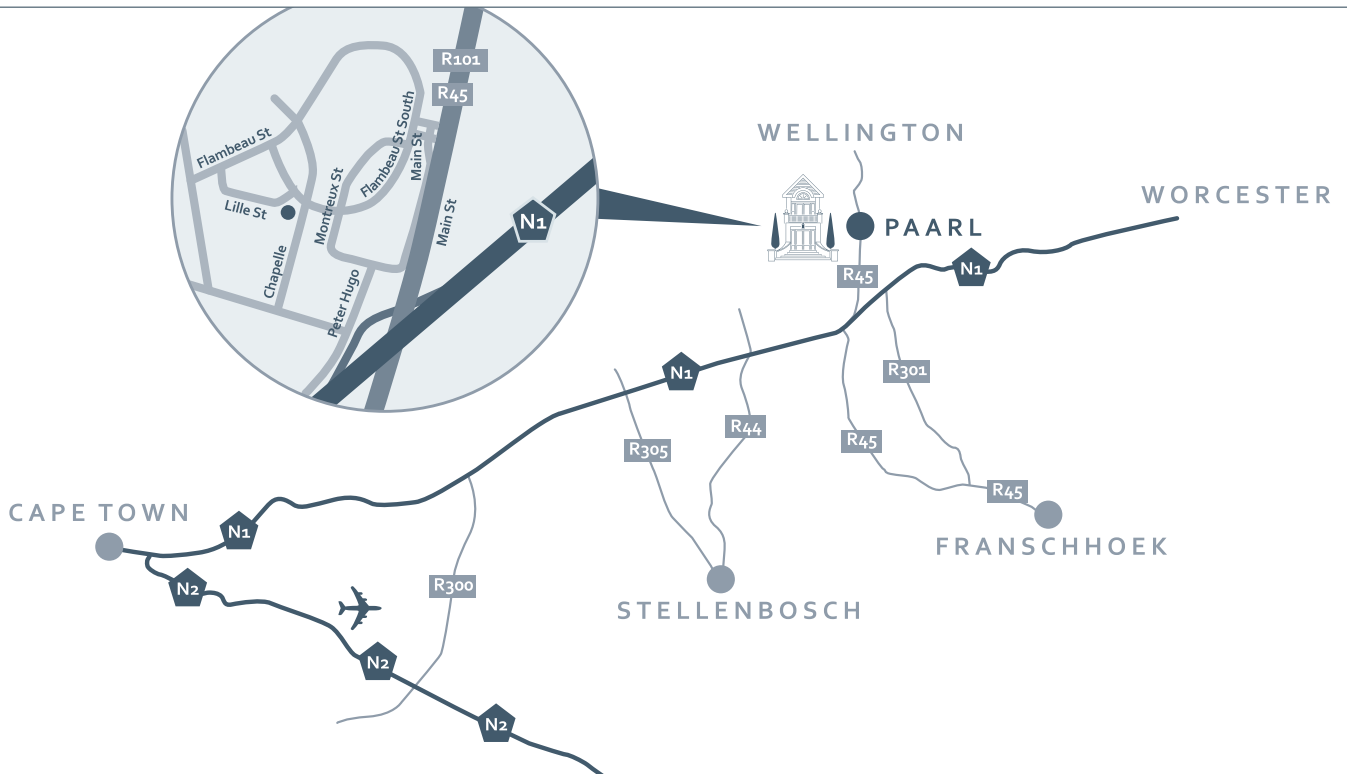

The

LIGHT HOUSE

Boutique Suites

2 Lille Street,
Courrai, PAARL 7646, Cape Winelands

Tel +27 (0)21 863 4600
Fax: +27 (0)21 863 1962
Mobile No: +27 72 687 4516

info@thelighthouse.co.za
www.thelighthouse.co.za

GPS CO-ORDINATES
33.46'19.56'S, 18.57'18.00'E